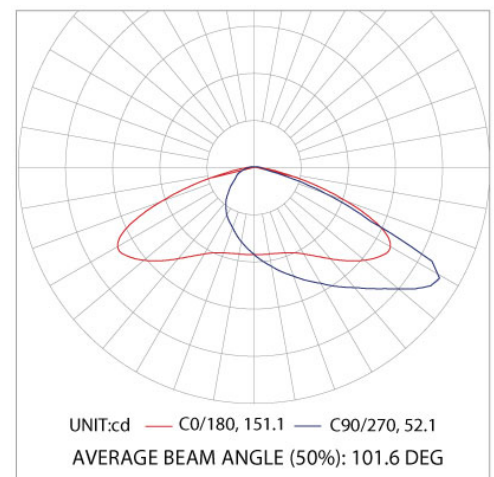

Featuring asymmetrical optics and up to 130Lm/w performance, the Caspian provides energy efficient illumination with great uniformity and spacing for outdoor designs.

PRODUCT SPECIFICATIONS

Wattage:	24W / 40W / 70W
Lumens:	3120Lm / 5328Lm / 9127Lm
Efficacy:	130Lm/W
CCT:	4000K / 5000K
CRI:	CRI>80
Beam Angle:	95 Degrees
Colour:	Black
IP Rating:	IP65
Mounting:	Surface Mount (Wall)
Light Source:	Nichia LED
Lifetime:	L70>100,000 hours

DIMENSIONAL DIAGRAM