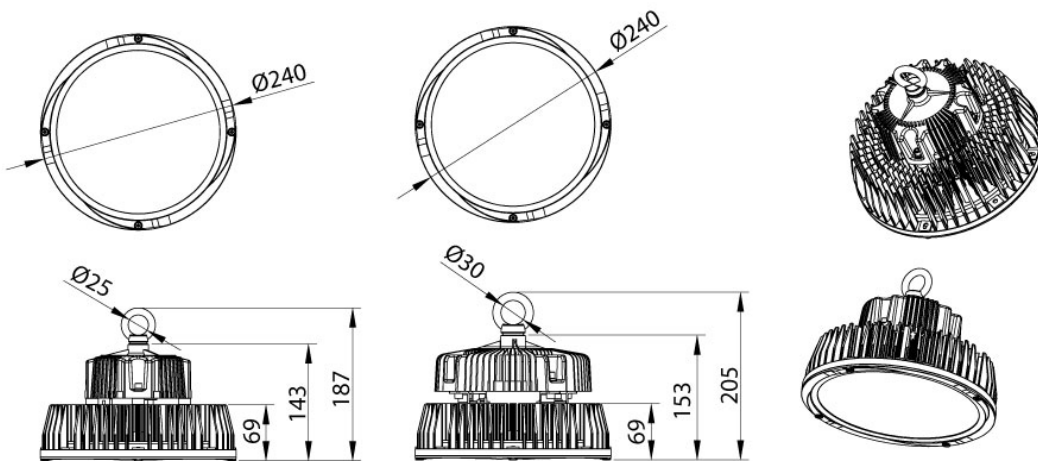

### PRODUCT SPECIFICATIONS

<b>Wattage:</b>	100W - 200W
<b>Lumens:</b>	13,000 - 26,000 Lm
<b>Efficacy:</b>	> 130 Lm/W
<b>CCT:</b>	4000K
<b>CRI:</b>	>70Ra
<b>Dimming:</b>	Optional
<b>Material:</b>	Aluminium Alloy
<b>Diffuser:</b>	Tempered Glass
<b>IP Rating:</b>	IP65
<b>Mounting:</b>	Suspended
<b>Driver:</b>	Meanwell
<b>Light Source:</b>	Philips SMD
<b>Lifetime:</b>	> 50,000 hours

### DIMENSIONAL DIAGRAM

**100 - 150W**

100W - 3.5Kg  
 120W - 3.8Kg  
 150W - 3.8Kg

**200W**

4.4Kg