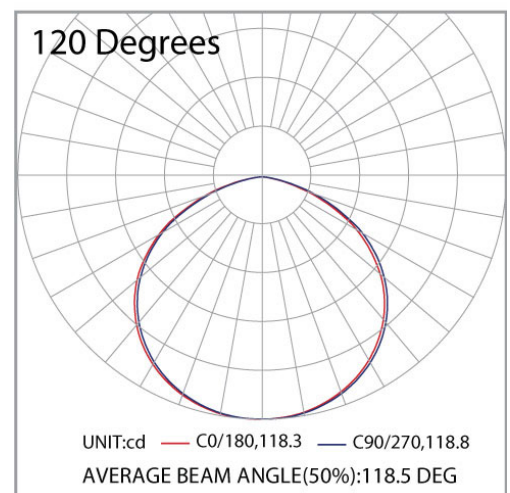

## HLE6 - LED HIGHBAY

The Asteroid Mini utilises the best in componentry to achieve high performance levels of 130Lm/W.

Designed to perfection, the Asteroid Mini's compact body retains exceptional heat sinking ability, whilst remaining functional and lightweight.

### PRODUCT SPECIFICATIONS

<b>Wattage:</b>	100W - 200W
<b>Lumens:</b>	13,000 - 26,000 Lm
<b>Efficacy:</b>	> 130 Lm/W
<b>CCT:</b>	4000K
<b>CRI:</b>	>70Ra
<b>Dimming:</b>	Optional
<b>Material:</b>	Aluminium Alloy
<b>Diffuser:</b>	Tempered Glass
<b>IP Rating:</b>	IP65
<b>Mounting:</b>	Suspended
<b>Driver:</b>	Meanwell
<b>Light Source:</b>	Philips SMD
<b>Lifetime:</b>	> 50,000 hours