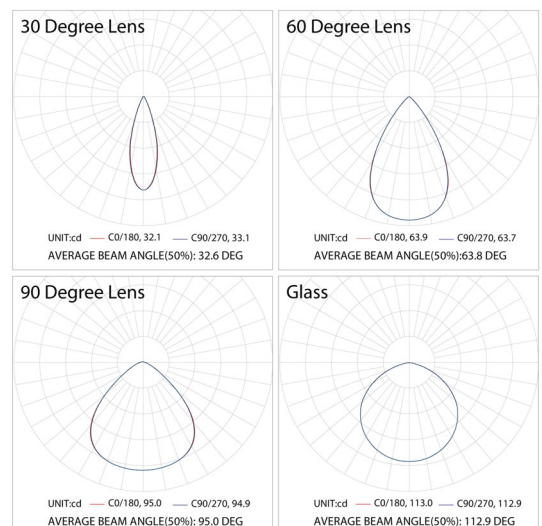

PRODUCT SPECIFICATIONS

Wattage:	240W / 300W
Lumens:	36000Lm / 45000Lm
Efficacy:	150Lm/W
CCT:	4000K
CRI:	>70
Beam Angle:	See table for options
Dimming:	None / 1-10V / DALI / Zigbee
Control:	Daylight Sensor / Motion Sensor
Material:	Aluminium Alloy
Mounting:	Suspended or Trunnion
Driver:	Meanwell
Light Source:	Nichia
Lifetime:	>50,000hrs