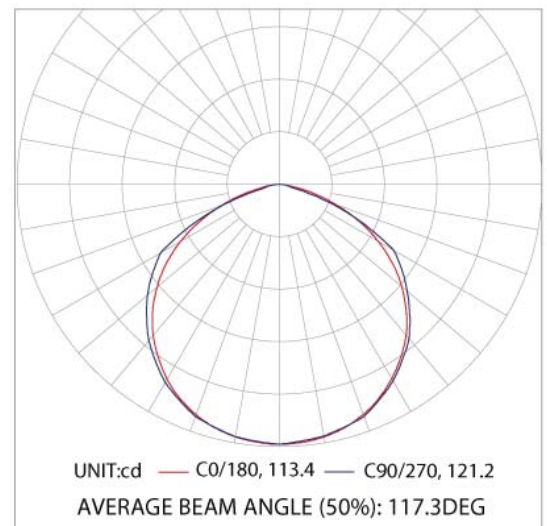

Wattage:	80W / 120W / 180W
Lumens:	11600Lm / 17400Lm / 26100Lm
Efficacy:	145Lm/W
CCT:	4000K / 5000K
CRI:	>80
Beam Angle:	120°
Dimming:	DALI
Control:	Motion Sensor
Material:	Aluminium Alloy
Colour:	White
IP Rating:	IP20
Driver:	Sosen
Lifetime:	>68,000hrs