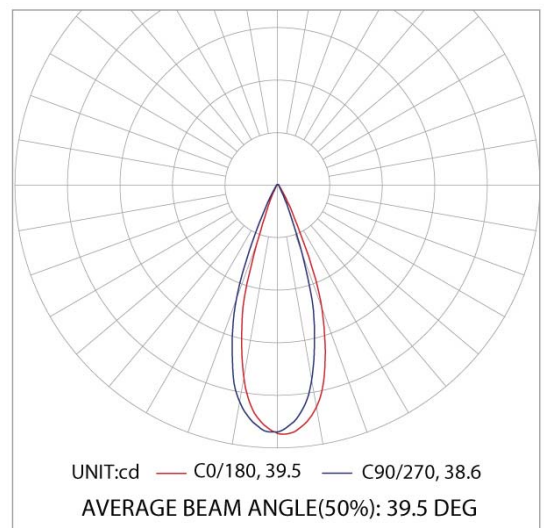

DIAMOND

DL39 - ADJUSTABLE CLEAR FACETTED LED DOWNLIGHT

Clear & Bright

The Diamond downlight from Vision Lighting provides a versatile and functional luminaire for a most interior applications.

Constructed from an aluminium body, with specular aluminium reflector, the Diamond features a gimble with 25 degree rotation.

Available in 36 and 60 degree beam angles, multiple colour temperatures and trim colours, the Diamond is sure to make a statement.

PRODUCT SPECIFICATIONS

Wattage:	8W / 10W
Lumens:	565 Lm - 750 Lm
Efficacy:	>70Lm/W
CCT:	3000K / 4000K
CRI:	>80
Beam Angle:	36° / 60°
Dimming:	None / Triac / DALI
Material:	Aluminium
Reflector:	Specular aluminium
Colour:	White / Black
IP Rating:	IP54
Mounting:	Plaster Recessed
Lifetime:	40,000hrs

DIAMOND

DL39 - ADJUSTABLE CLEAR FACETTED LED DOWNLIGHT

CODING METHODOLOGY

Family	Power	Lumens	CCT	Beam Angle	Trim Colour	Dimming
DL39	8 8W	565 Lm	-3K 3000K	-36D 36 Degrees	(blank) White	(blank) Non-Dimming
	10 10W	750 Lm	-4K 4000K	-60D 60 Degrees	-BLK Black	-D Triac Universal -DA DALI Dimming

DIMENSIONAL DIAGRAM