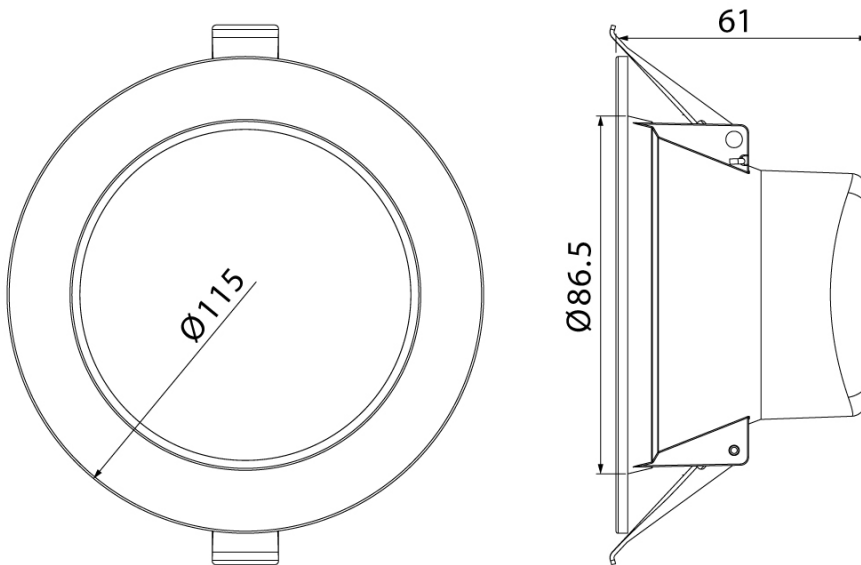

HALOS

DL20 - OPAL BUDGET LED DOWNLIGHT

CODING METHODOLOGY

Family		Power	CCT		Dimming	
DL20	10	10W	-3K	3000K	(Blank)	Non Dimming
			-4K	4000K	-D	Triac Universal

DIMENSIONAL DIAGRAM