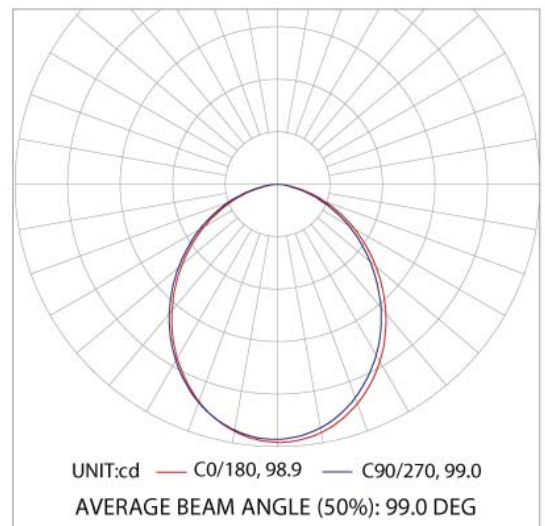

Available in a dimmable option, the Halos is perfectly suited for use in apartments, offices, retail, school and hotel applications.

PRODUCT SPECIFICATIONS

Wattage:	10W
Lumens:	840Lm
Efficacy:	>84Lm/W
CCT:	3000K / 4000K
CRI:	>80
Beam Angle:	90°
Dimming:	Triac Universal
Material:	Plastic Coated Aluminium
Diffuser:	Polycarbonate
Colour:	White
IP Rating:	IP20
Mounting:	Recessed
Lifetime:	40,000hrs