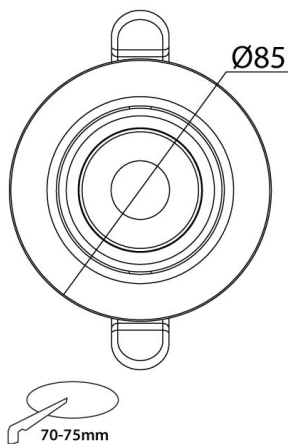

Ideal for schools, retail, office and commercial applications, the Glory is available in a number of wattages to suit your project.

PRODUCT SPECIFICATIONS

Wattage:	7W / 10W
Lumens:	620Lm / 880Lm
Efficacy:	>88Lm/W
CCT:	3000K / 4000K
CRI:	>80
Beam Angle:	36° / 60°
Dimming:	TRIAC Universal
Material:	Thermal Plastic
Colour:	White
IP Rating:	IP40
Mounting:	Recessed
Lifetime:	40,000hrs

GLORY

DL113 - DOWNLIGHT

CODE BUILDER

Family	Power	Lumens	Size	CCT	Beam Angle	Dimming	
DL113	07	7W	620Lm	Ø85mm	-3K 3000K	-36D 36 Degrees	(Blank) Non Dimming
	10	10W	880Lm	Ø105mm	-4K 4000K	-60D 60 Degrees	-D Trial Universal

DIMENSIONAL DIAGRAM

7W

10W