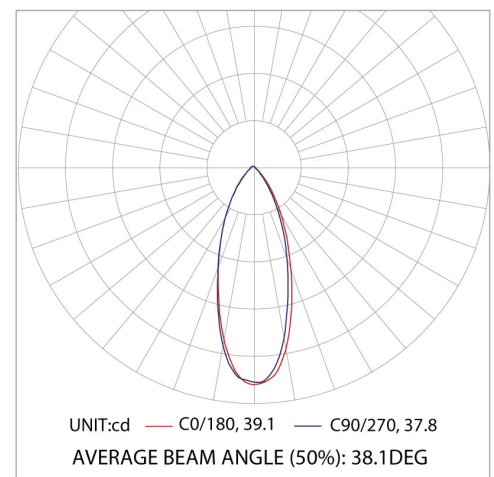

Ideal for schools, retail, office and commercial applications, the Glory is available in a number of wattages to suit your project.

PRODUCT SPECIFICATIONS

Wattage:	7W / 10W
Lumens:	620Lm / 880Lm
Efficacy:	>88Lm/W
CCT:	3000K / 4000K
CRI:	>80
Beam Angle:	36° / 60°
Dimming:	TRIAC Universal
Material:	Thermal Plastic
Colour:	White
IP Rating:	IP40
Mounting:	Recessed
Lifetime:	40,000hrs

GLORY

DL113 - DOWNLIGHT

CODE BUILDER

Family	Power	Lumens	Size	CCT	Beam Angle	Dimming	
DL113	07	7W	620Lm	Ø85mm	-3K 3000K	-36D 36 Degrees	(Blank) Non Dimming
	10	10W	880Lm	Ø105mm	-4K 4000K	-60D 60 Degrees	-D Trial Universal

DIMENSIONAL DIAGRAM

7W

10W