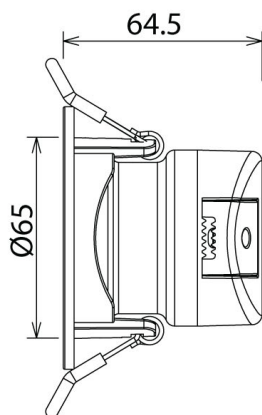

Ideal for schools, retail, office and commercial applications, the Glory is available in a number of wattages to suit your project.

PRODUCT SPECIFICATIONS

Wattage:	7W / 10W
Lumens:	620Lm / 880Lm
Efficacy:	>88Lm/W
CCT:	3000K / 4000K
CRI:	>80
Beam Angle:	36° / 60°
Dimming:	TRIAC Universal
Material:	Thermal Plastic
Colour:	White
IP Rating:	IP40
Mounting:	Recessed
Lifetime:	40,000hrs

GLORY

DL113 - DOWNLIGHT

CODE BUILDER

Family	Power	Lumens	Size	CCT	Beam Angle	Dimming	
DL113	07	7W	620Lm	Ø85mm	-3K 3000K	-36D 36 Degrees	(Blank) Non Dimming
	10	10W	880Lm	Ø105mm	-4K 4000K	-60D 60 Degrees	-D Trial Universal

DIMENSIONAL DIAGRAM

7W

10W